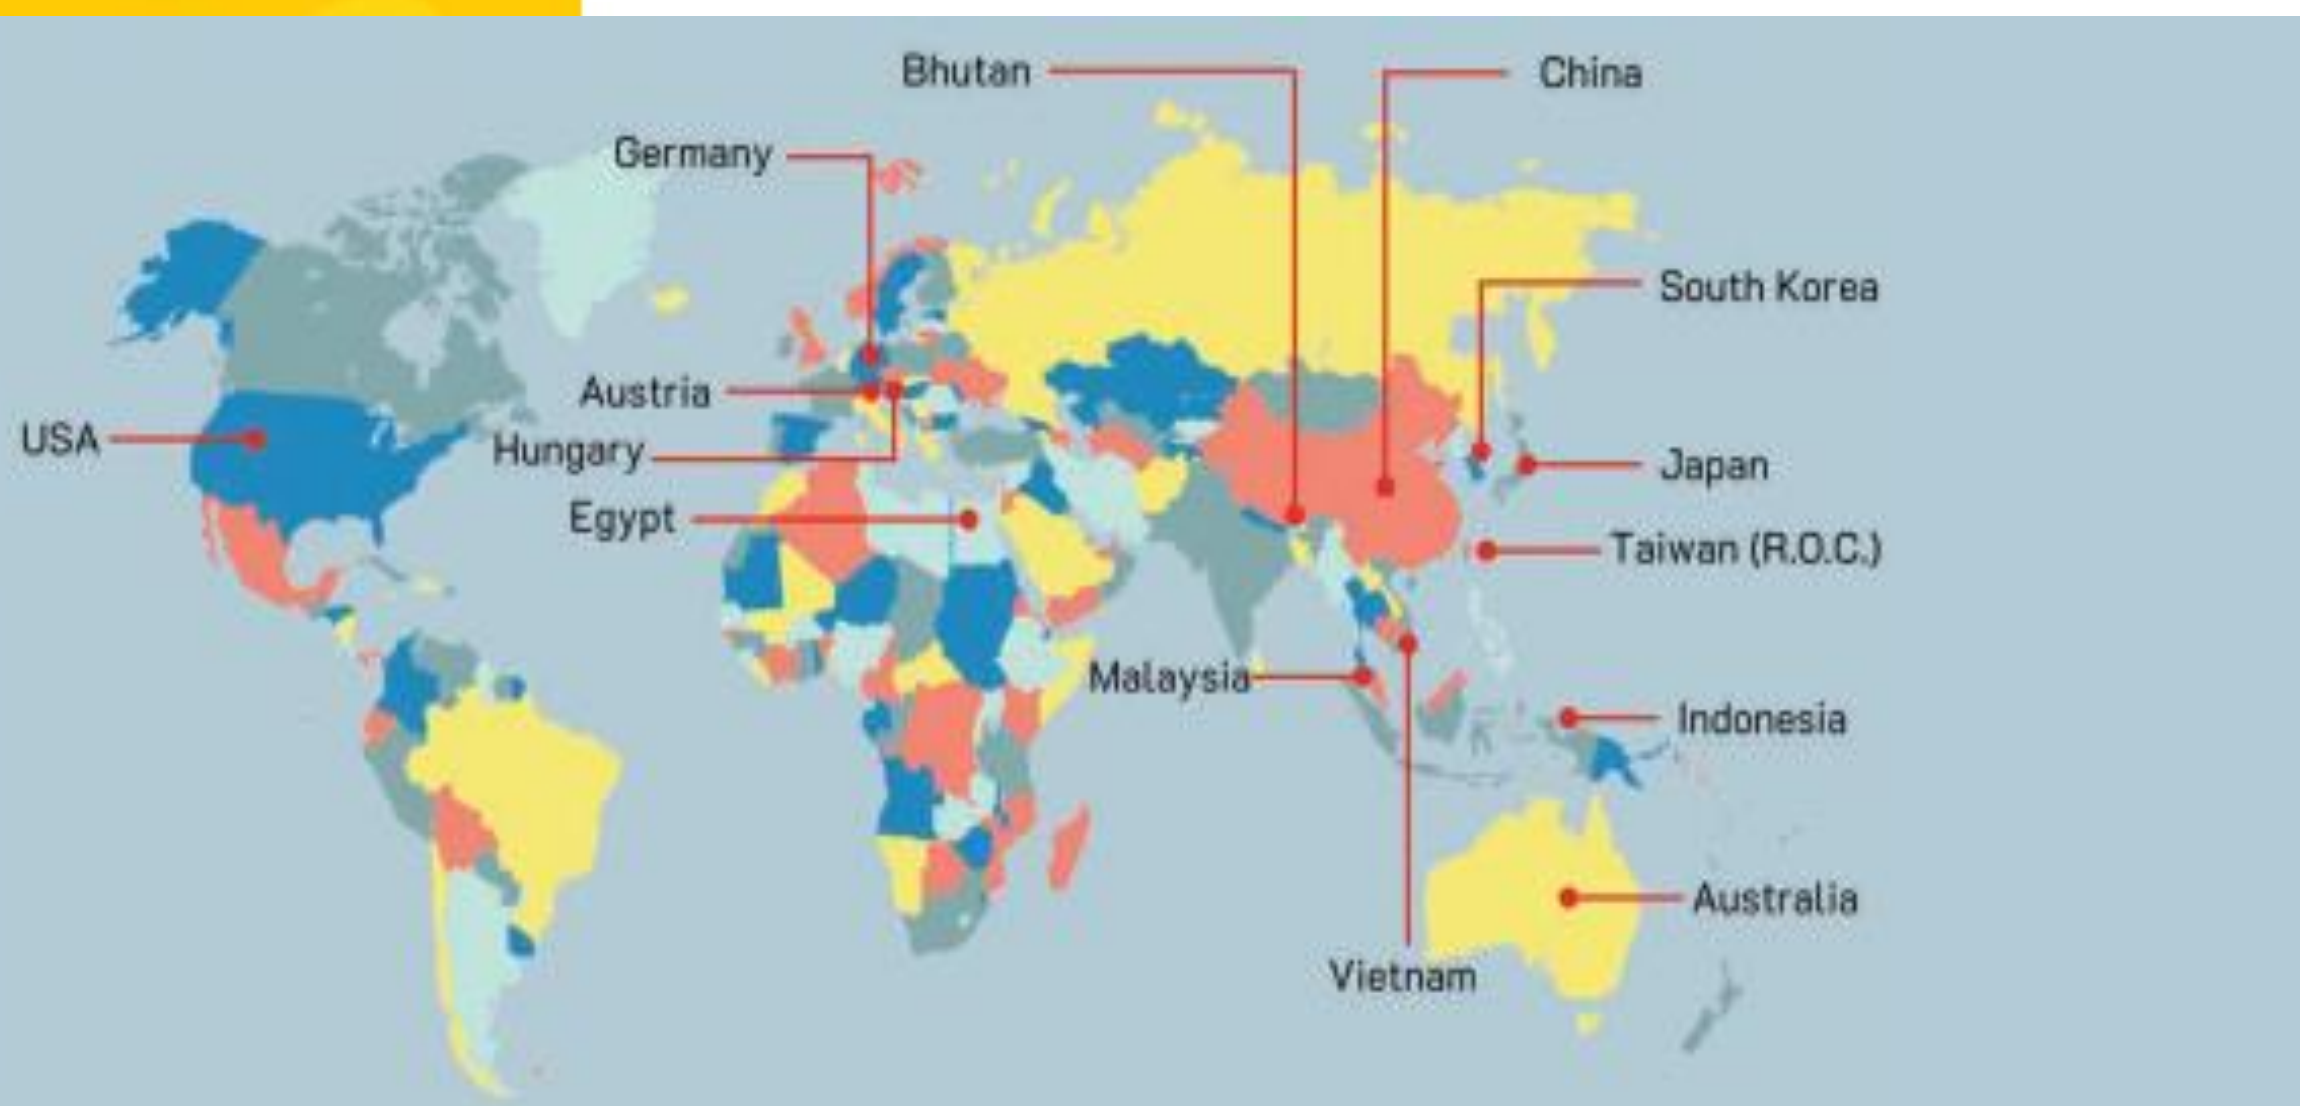

Degrees Offered

We offer a wide range of degrees in many academic disciplines, including Diploma, Bachelor's, Master's, and Doctorate degrees. These academic programs are offered in various faculties and colleges:

Faculty of Science and Technology

1. **Bachelor's Degrees**
2. B.S. (Chemistry)
   - B.S. (Biology)
   - B.S. (Mathematics)
   - B.S. (Statistics Data Science)
   - B.S. (Environmental Science)
   - B.Sc. (Home Economics)
   - B.S. (Computer Science)
   - B.S. (Information Technology)
   - B.S. (Computer and Digital Technology)
   - B.S. (Product Design)
   - B.S. (Architectural Technology)
   - B.S. (Construction Engineering Technology)
   - B.Sc. (Occupational Health and Safety)
   - B.P.H. (Community Public Health)
   - B.Tech. (Industry Technology)
3. **Master's Degrees**
4. M.S. (Science Teaching)
   - M.P.H. (Community Health System Management)

Faculty of Education

1. **Bachelor's Degrees**
2. B.Ed. (Early Childhood Education)
   - B.Ed. (Elementary Education)
   - B.Ed. (Physical Education)
   - B.Ed. (Computer Education)
   - B.Ed. (Agriculture)
   - B.Ed. (Chemistry)
   - B.Ed. (Biology)
   - B.Ed. (Mathematics)
   - B.Ed. (Industrial Art)
   - B.Ed. (Music Education)
   - B.Ed. (Thai Dramatic Arts)
   - B.Ed. (Thai)
   - B.Ed. (Chinese)
   - B.Ed. (English)
   - B.Ed. (Art Education)
   - B.Ed. (Social Science)
   - B.Ed. (General Science)
3. **Diploma**
4. Grad. Dip. (Teaching Profession)

International College

Faculty of Agricultural Technology

1. **Bachelor's Degrees**
2. B.S. (Agriculture)
   - B.S. (Animal Science)
   - B.S. (Food Science and Technology)
   - B.S. (Organic Agricultural Innovation)
3. **Master's Degrees**
4. M.Sc. (Management Innovation in Agricultural and Food Enterprises)

Graduate School

1. **Master's Degrees**
2. M.Ed. (Learning Management Science)
   - M.Ed. (Education Administration)
   - M.A. (Science for Sustainable Local Development)
3. **Doctoral Degrees**
4. Ph.D. (Science for Sustainable Local Development)
   - Ed.D. (Educational Administration)

Faculty of Humanities and Social Sciences

Mae Hong Son College

1. **Bachelor's Degrees**
2. B.Ed. (Early Childhood Education)
   - B.S. (Information and Communication Technology)
   - B.Ed. (Elementary Education)
   - B.B.A. (Management)
   - B.P.H. (Community Public Health)
   - B.A. (Tourism and Hotel)
   - B.A. (English for Communication)
   - B.Ed. (Computing)
   - B.Ed. (English)

Faculty of Management Sciences

1. **Bachelor's Degrees**
2. B.Com. Arts (Communication Arts)
   - B.B.A. (Management)
   - B.B.A. (Marketing)
   - B.B.A. (International Business)
   - B.A. (Entrepreneurship)
   - B.Acc. (Accountancy)
   - B.A. (Human Resource Management)
   - B.B.A. (Digital Technology in Business)
   - B.Econ. (Digital Economics)
3. **Master's Degrees**
4. M.B.A. (Business Administration)

Faculty of Nursing

1. **Bachelor's Degrees**
2. B.N.S. (Bachelor of Nursing Science)

Asian Development College for Community Economy and Technology (adCET)

1. **Master's Degrees**
2. M.S. (Community Energy and Environment)
3. **Doctoral Degrees**
4. Ph.D. (Community Energy and Environment)